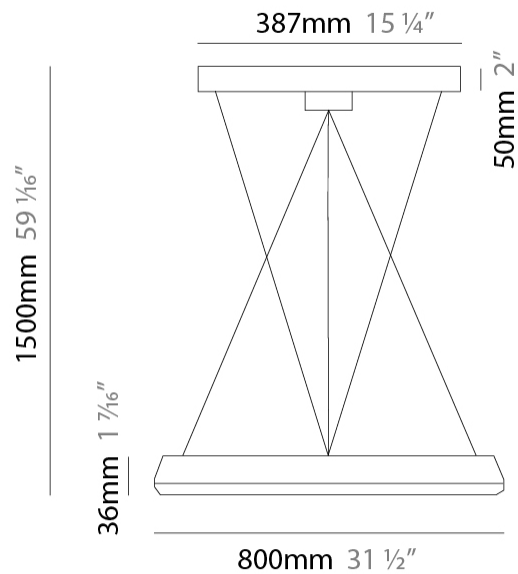

PROJECT	
TYPE	
SPECIFIER	
QUANTITY	
DATE	

LADY B SUSPENSION

D41051- -

base number   Color   Finish
Temperature   Options

1. To build a product code in our configurator select the specify button on the base model # product page
2. To build a manual product code on this datasheet choose from the options listed below in blue font and add the suffix to the base model #

GENERAL

Series: Lady B
Brand: Icone
Division: Design
Mounting Type: Suspension
Mounting Location: Ceiling
Subcategory: Pendant

PHYSICAL

Shape: Round
Diameter (mm): 800
Diameter (in): 31 1/2
Height (mm): 36
Height (in): 1 7/16
Max. Overall Height (mm): 1500
Max. Overall Height (in): 59 1/16
Light Distribution: Direct
Fixture Finish: WHI / BLK
Fixture Material: Aluminum

ELECTRICAL

Lamp Type: LED
Input Wattage (W): 85
Dimming: 0-10V Dimming
Driver Included: Yes
Driver Location: Integrated
Driver Type: Constant Voltage - 120/277Vac
Driver Class: Class 2
Input Voltage (V): Universal
Output Voltage (V): 24
Upon Request: Integral: Non-dimming 120/277Vac

LED

Color Temperature (°K): 2700 / 3000
Nominal Lumen (lm): 9000
CRI: >90 CRI
Lamp Life (hrs): 50000

OPTICAL

RATINGS AND CERTIFICATIONS

Certified By: Certified for North American Standards
IP rating: IP20